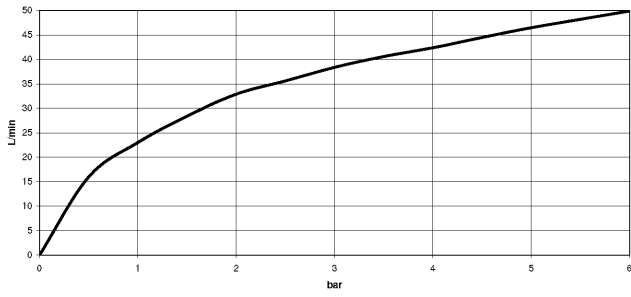

## Angle valve - Champagne (22kt Gold)

22 901 979

- rosette Ø 55 mm
- hose covering 200mm, for shortening
- WRAS 2205004

	Champagne (22kt Gold)	22 901 979-47
	Chrome	22 901 979-00
	Brushed Platinum	22 901 979-06
	Platinum	22 901 979-08
	Durabronze (23kt Gold)	22 901 979-09
	Dark Chrome	22 901 979-19
	Brushed Durabronze (23kt Gold)	22 901 979-28
	Matte Black	22 901 979-33
	Brushed Champagne (22kt Gold)	22 901 979-46
	Brushed Chrome	22 901 979-93
	Brushed Dark Platinum	22 901 979-99

## Angle valve - Champagne (22kt Gold)

22 901 979

mm [inches]

### Flow rate chart