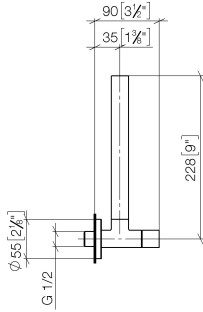

## Angle valve - Champagne (22kt Gold)

22 901 979

- rosette Ø 55 mm
- hose covering 200mm, for shortening
- WRAS 2205004

	Champagne (22kt Gold)	22 901 979-47
	Chrome	22 901 979-00
	Brushed Platinum	22 901 979-06
	Platinum	22 901 979-08
	Durabronze (23kt Gold)	22 901 979-09
	Dark Chrome	22 901 979-19
	Brushed Durabronze (23kt Gold)	22 901 979-28
	Matte Black	22 901 979-33
	Brushed Champagne (22kt Gold)	22 901 979-46
	Brushed Chrome	22 901 979-93
	Brushed Dark Platinum	22 901 979-99

## Angle valve - Champagne (22kt Gold)

22 901 979

mm [inches]

### Flow rate chart

### Spare parts list

No.	Item Number	Name	Quantity used	Delivery time
1	09 28 22 020-47	pipe	1	30
2	90 24 03 276 00 90	conversion kit	1	2
3	09 20 22 001-47	handle	1	30
4	90 90 03 006 00 90	top	1	2
5	09 27 22 015-47	rosette	1	30
6	09 14 10 093 90	seal	1	2