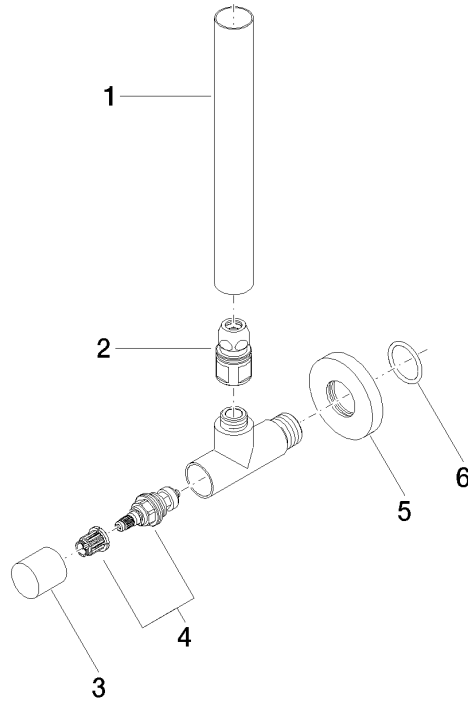

## Angle valve - Champagne (22kt Gold)

22 901 979

- rosette Ø 55 mm
- hose covering 200mm, for shortening
- WRAS 2205004

	Champagne (22kt Gold)	22 901 979-47
	Chrome	22 901 979-00
	Brushed Platinum	22 901 979-06
	Platinum	22 901 979-08
	Durabronze (23kt Gold)	22 901 979-09
	Dark Chrome	22 901 979-19
	Brushed Durabronze (23kt Gold)	22 901 979-28
	Matte Black	22 901 979-33
	Brushed Champagne (22kt Gold)	22 901 979-46
	Brushed Chrome	22 901 979-93
	Brushed Dark Platinum	22 901 979-99

## Angle valve - Champagne (22kt Gold)

22 901 979

mm [inches]

### Flow rate chart

### Spare parts list

No.	Item Number	Name	Quantity used	Delivery time
1	09 28 22 020-47	pipe	1	30
2	90 24 03 276 00 90	conversion kit	1	2
3	09 20 22 001-47	handle	1	30
4	90 90 03 006 00 90	top	1	2
5	09 27 22 015-47	rosette	1	30
6	09 14 10 093 90	seal	1	2